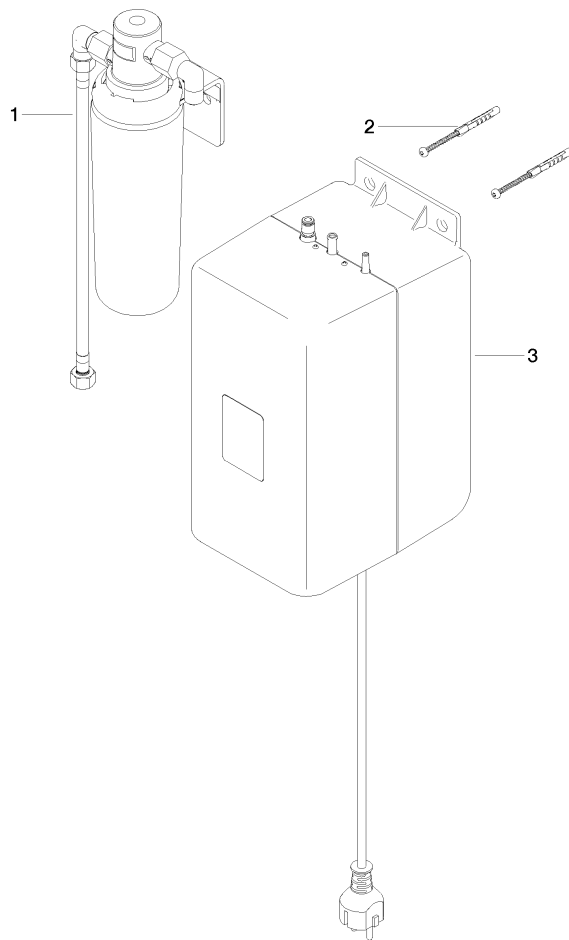

## Hot water tank incl. filter -

---

12 892 970 90

- CEE 7/4 connector
- thermostat regulator (88°C - 98°C)
- capacity 2,5 litres
- power 1300 W
- voltage 220 - 240 volt
- activated carbon filter (5.0 micron level)
- chemical and mechanical filtering
- reduces water hardness (ion exchanger)
- filters dirt, rust, chlorine and lead particles
- filter capacity approx. 450 litres

For use with HOT & COLD WATER DISPENSER 17  
861 625 / 17 861 680 / 17 861 790 / 17 861 875 / 17  
861 888

The filter cartridge must be changed every six months. The installation instructions contain further information for guidance.

12 892 970 90

Spare parts list

No.	Item Number	Name	Quantity used	Delivery time
1	90 11 11 073 00 90	filter	1	2
2	05 30 31 025 00 90	fixing set	1	2
3	90 10 01 033 00 90	tank	1	2